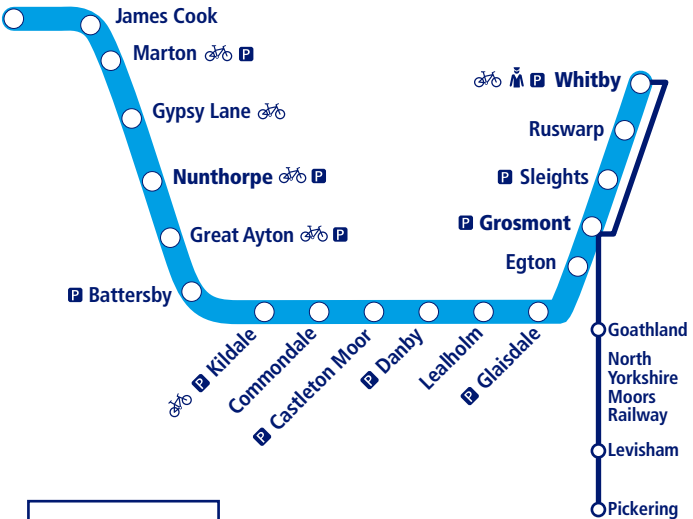

5

Train times

9 December 2018 – 18 May 2019

Middlesbrough to Whitby (Esk Valley Railway)

Middlesbrough

-  Parking available
-  Staff in attendance
-  Bicycle store facility
-  Disabled assistance available

This timetable shows all trains between **Middlesbrough** and **Whitby**.

How to read this timetable

Look down the left hand column for your departure station. Read across until you find a suitable departure time. Read down the column to find the arrival time at your destination. Through services are shown in bold type (this means you won't have to change trains). Connecting services are shown in light type. If you travel on a connecting service, change at the next station shown in bold or if you arrive on a connecting service, change at the last station shown in bold, unless a footnote advises otherwise.