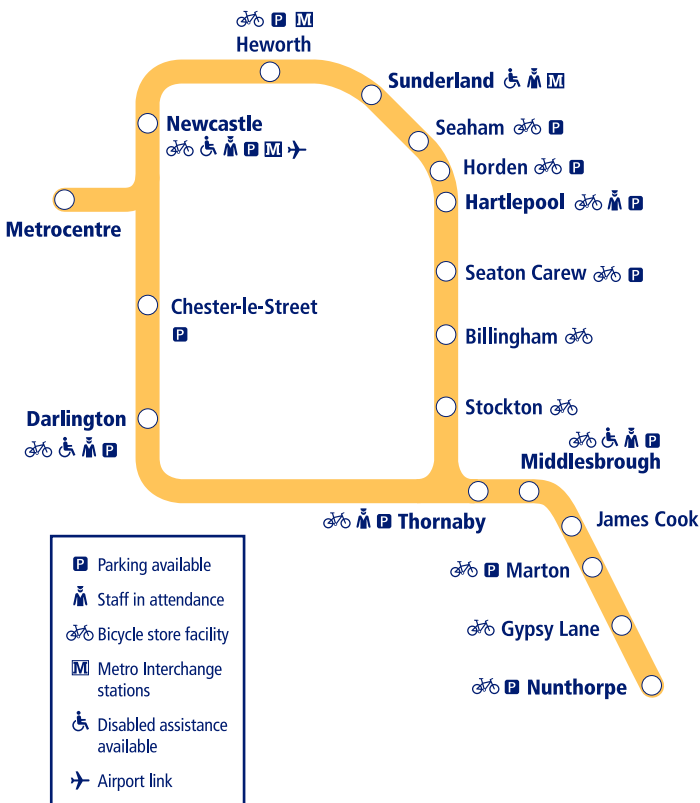

## Nunthorpe and Middlesbrough to Newcastle and Metrocentre

NORTHERN

Go do your thing

This timetable is a summary of our train services between **Nunthorpe, Middlesbrough, Newcastle and Metrocentre**. Other trains run between **Newcastle and Metrocentre, Newcastle and Darlington**, and Metro trains run between **Newcastle and Sunderland**.