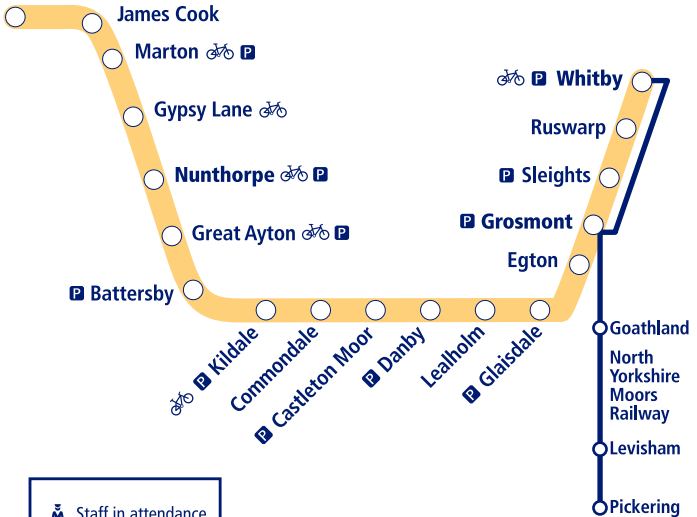

Train times

17 May - 12 December 2026

5

Middlesbrough to Whitby (Esk Valley Railway)

Middlesbrough

Staff in attendance

Parking available

Bicycle store facility

Disabled assistance available

NORTHERN

Go do your thing

This timetable shows all trains between **Middlesbrough** and **Whitby**.

How to read this timetable

Look down the left hand column for your departure station. Read across until you find a suitable departure time. Read down the column to find the arrival time at your destination. Through services are shown in bold type (this means you won't have to change trains). Connecting services are shown in light type. If you travel on a connecting service, change at the next station shown in bold or if you arrive on a connecting service, change at the last station shown in bold, unless a footnote advises otherwise.